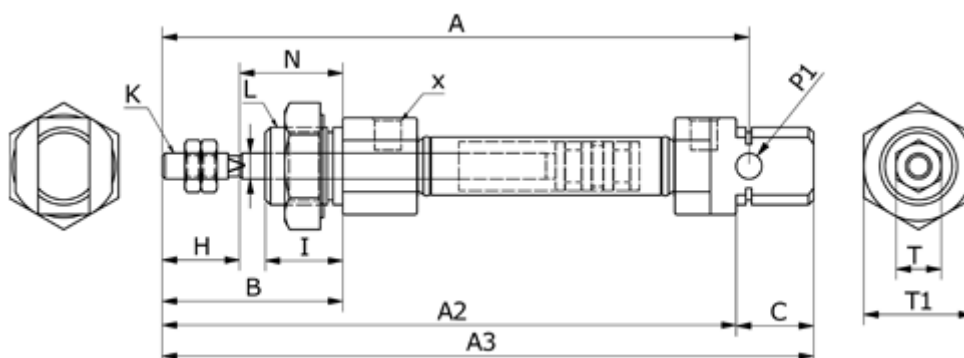

Data Sheet

Article number: 58MI20S0080CAG

Description: Cylinder MI-20x80-S-CA-G, Ø20x80
Double acting type - port 1/8"

Measures

A	= 115	K	= M8x1,25	V = 8
A2	= 62	L	= M22x1,5	X = 1/8"
A3	= 126	N	= 24	
B	= 44	O	= 11	
Bore diameter	= 20	P1	= 8	
C	= 20	Stroke	= 80	
HS	= 20	T	= 12	
I	= 20	T1	= 29	